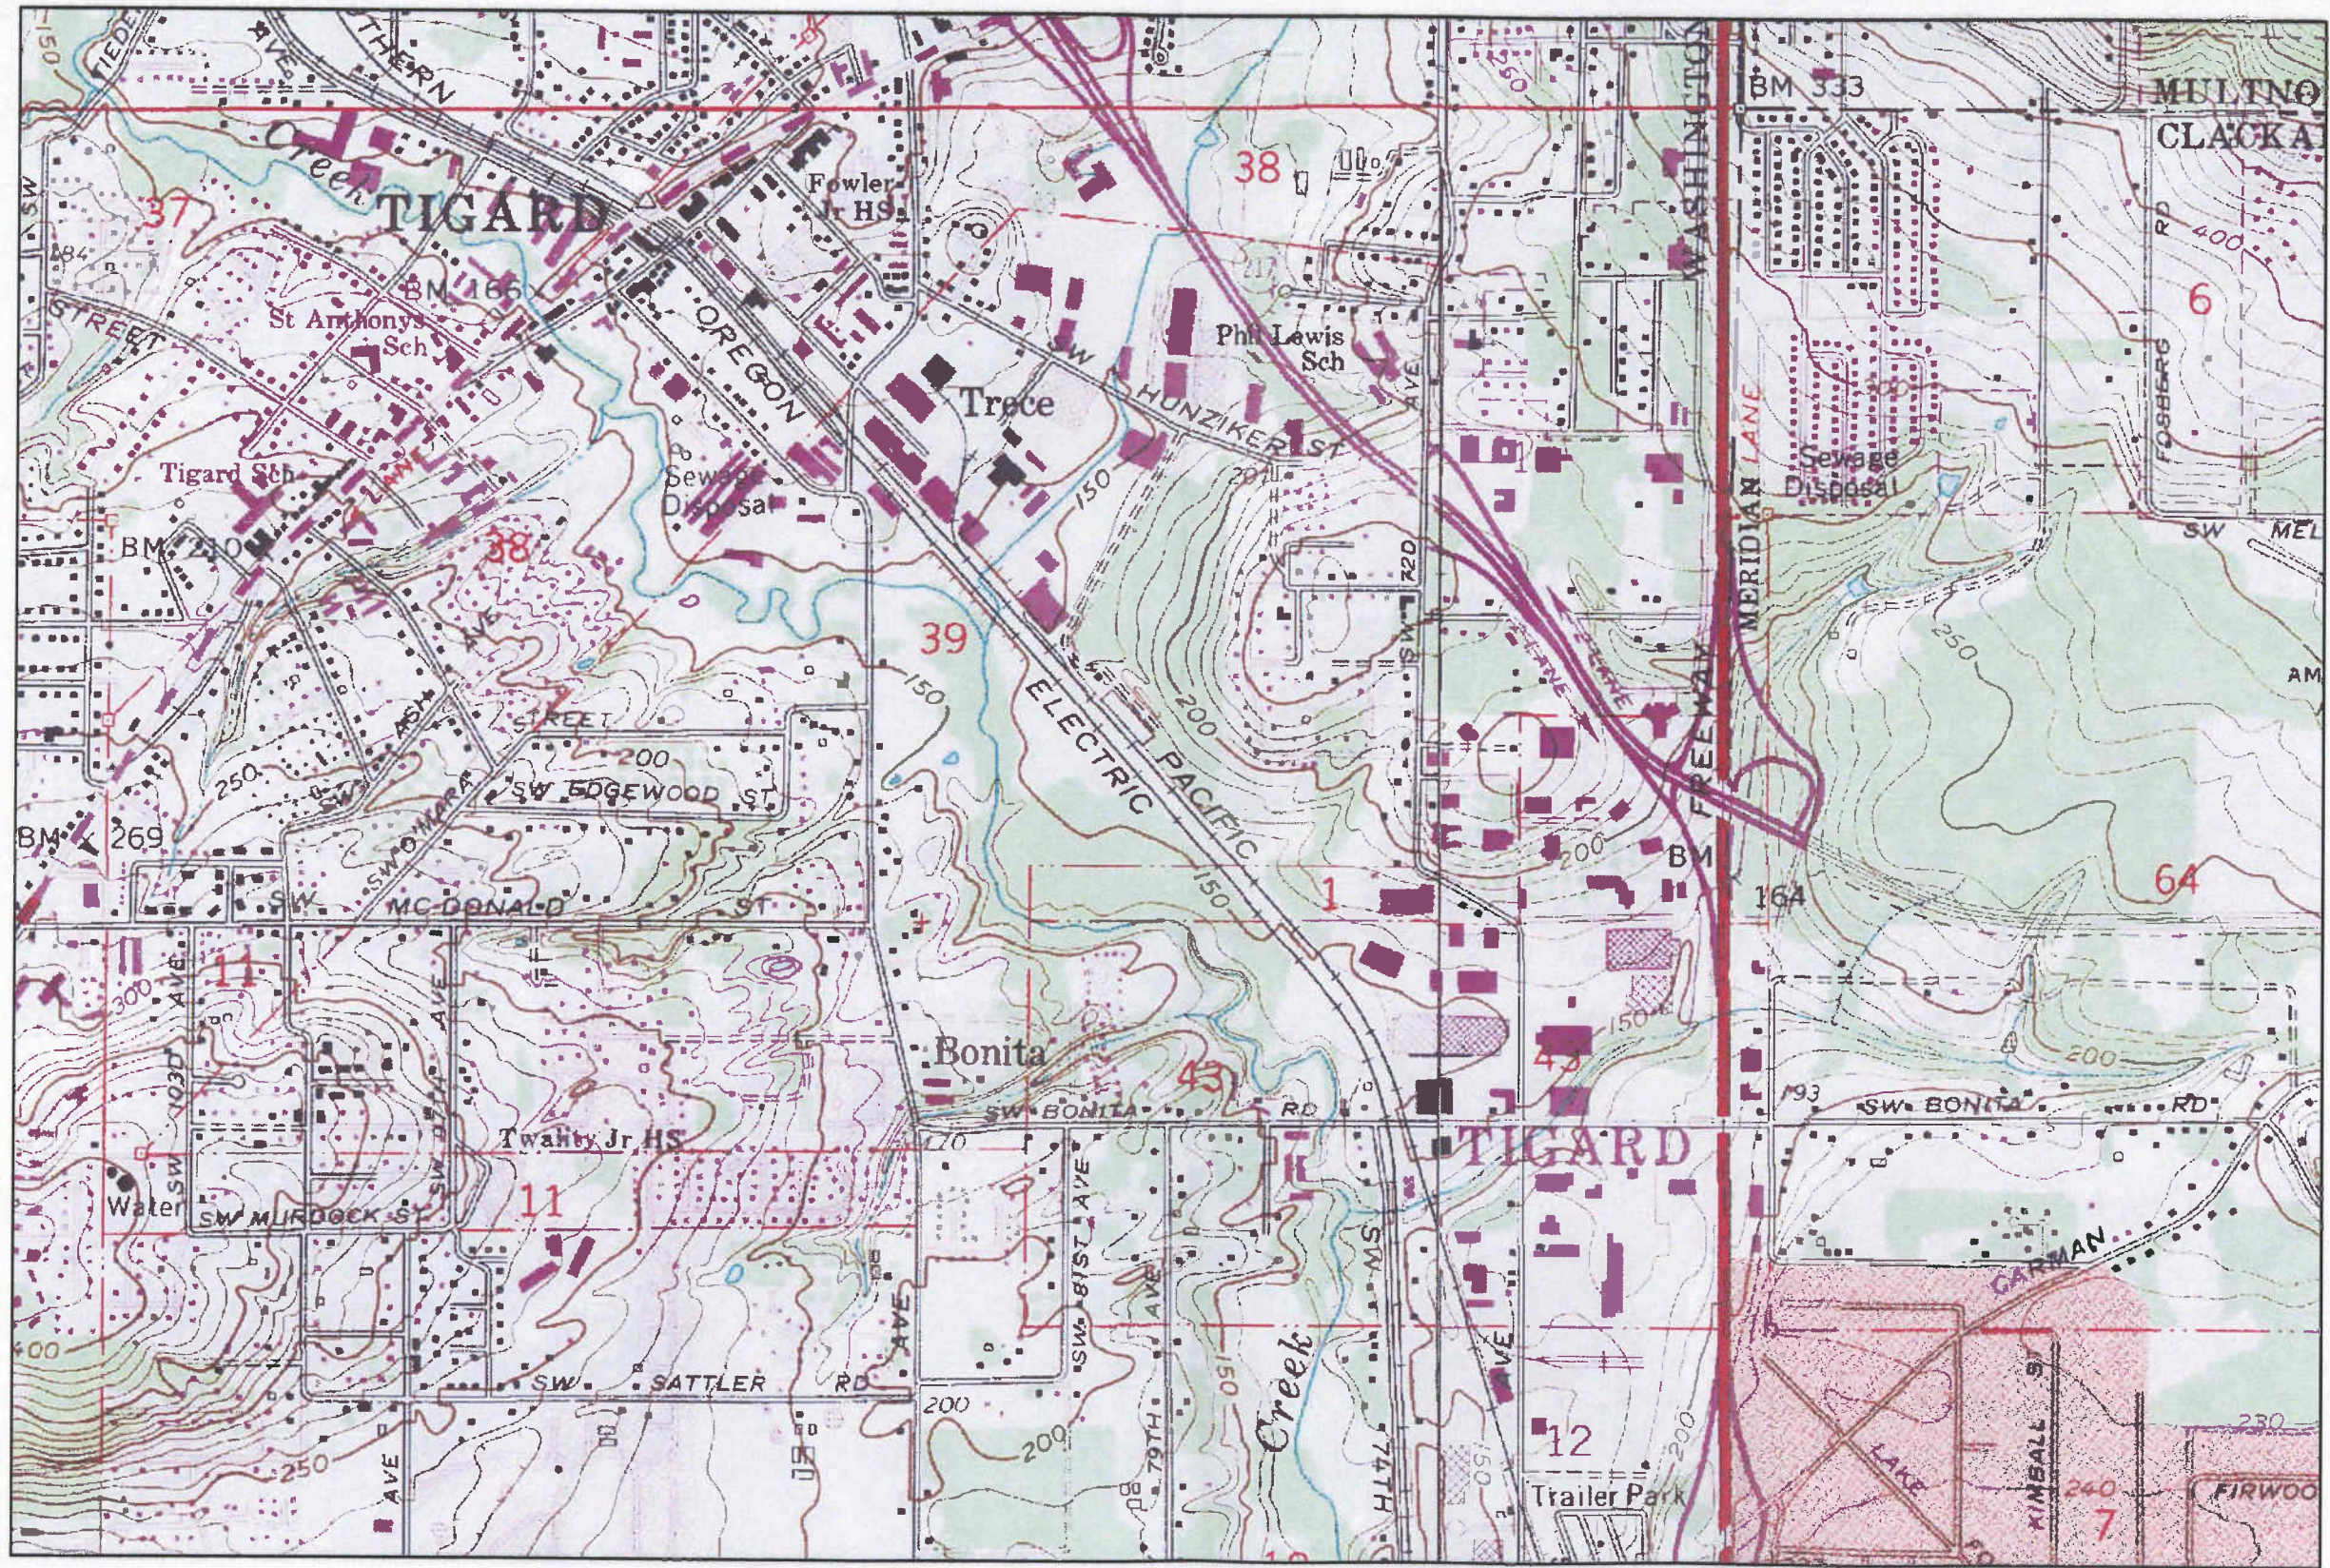

Bonita Park Orientating Course

*** Prior to start set compass declination to 0°

Start at end of Milton Court near Bonita Park.

Head up trail	328 °	224 ft	79 paces
at Y in trail, head	250 °	40 ft	14 paces
At intersection, head	244 °	523 ft	183 paces
at Y in cedar grove	234 °	50 ft	18 paces
at Y in trail, head	294 °	56 ft	20 paces
at Y in trail, head	305 °	433 ft	152 paces
at edge of field head	334 °	320 ft	112 paces
at intersection	260 °	699 ft	245 paces

What do you see?

Head up trail	72 °	699 ft	245 paces
cross field	100 °	803 ft	281 paces
Head	50 °	44 ft	16 paces
enter forest	120 °	41 ft	15 paces
at Y in trail head	120 °	460 ft	161 paces
At intersection	190 °	37 ft	13 paces
Head	90 °	264 ft	93 paces

4693

Please note:

Periodically there are homeless camps in the forest.

Map provided by MyTopo.com